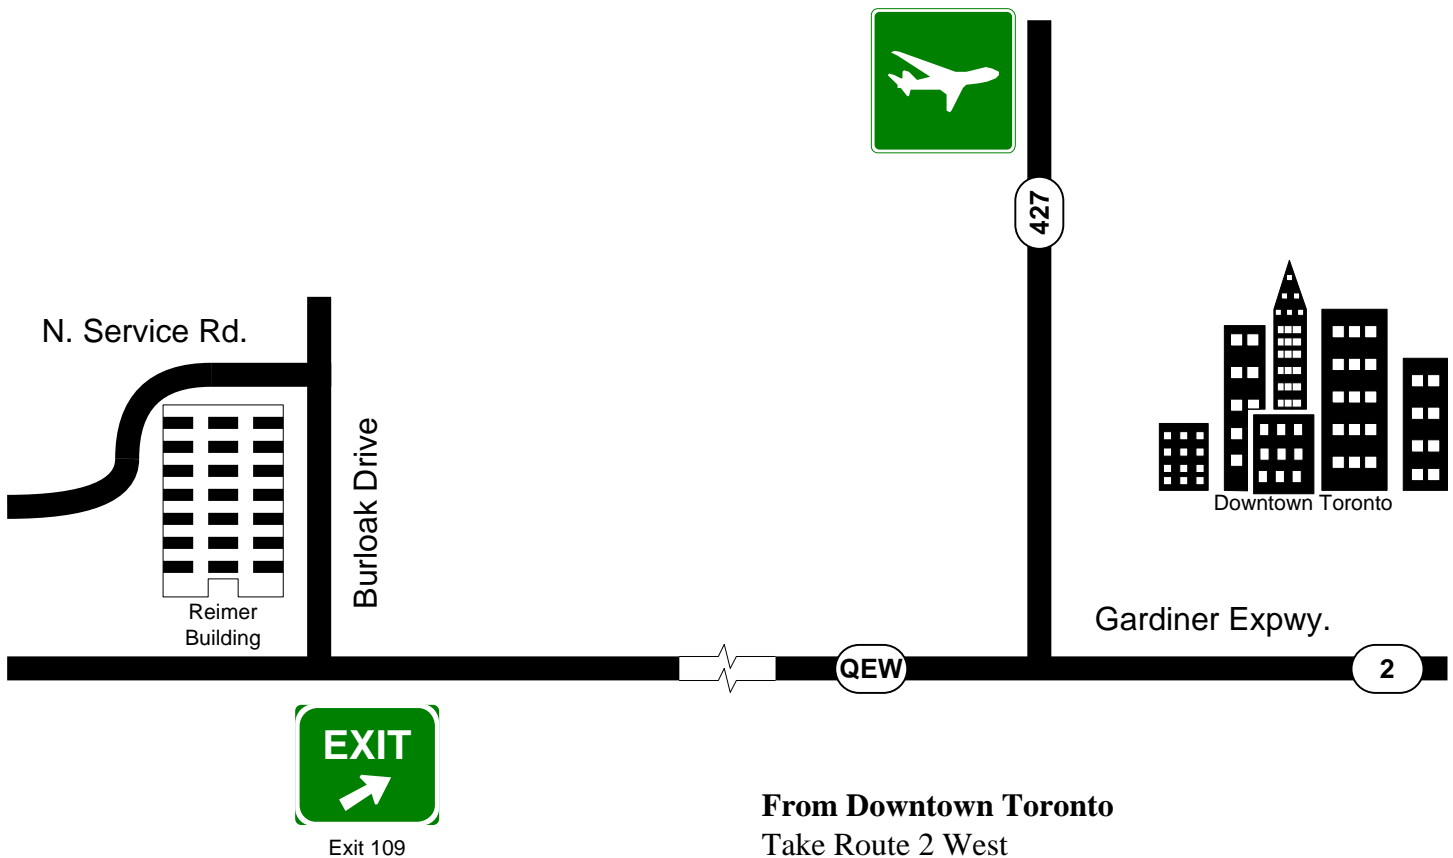

**From the Toronto Airport**

Take Route 427 South

Merge onto QEW West (toward Hamilton)

EXIT 109 is Burloak Drive

Turn RIGHT (North) onto Burloak Drive

Turn LEFT at the light onto North Service Road

The Reimer Building is on the left

The parking lot entrance is on the left after the curve

Park in any space not marked as reserved

**From Downtown Toronto**

Take Route 2 West

Merge onto QEW West (toward Hamilton)

EXIT 109 is Burloak Drive

Turn RIGHT (North) onto Burloak Drive